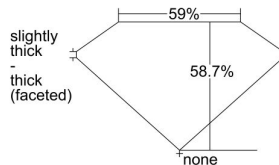

GIA®

FACSIMILE

GIA REPORT 1418921750

Verify this report at GIA.edu

GIA NATURAL DIAMOND DOSSIER®

January 13, 2022
GIA Report Number 1418921750
Shape and Cutting Style ..... Heart Brilliant
Measurements ..... 4.86 x 5.59 x 3.28 mm

GRADING RESULTS

Carat Weight ..... 0.53 carat
Color Grade ..... D
Clarity Grade VVS1

ADDITIONAL GRADING INFORMATION

Polish ..... Very Good
Symmetry ..... Very Good
Fluorescence ..... Faint
Clarity Characteristics..... Pinpoint, Surface Graining
Inscription(s): GIA 1418921750

PROPORTIONS

Profile not to actual proportions

GRADING SCALES

GIA COLOR SCALE		GIA CLARITY SCALE			
COLORLESS	D	VERY VERY SLIGHTLY INCLUDED	FLAWLESS		
	E		INTERNALLY FLAWLESS		
	F		VVS₁		
	NEAR COLORLESS	G	VVS₂		
		H	VERY SLIGHTLY INCLUDED	VS₁	
		I		VS₂	
		FAINT	J	SLIGHTLY INCLUDED	SI₁
			K		SI₂
	L		INCLUDED		I₁
	M			I₂	
VERT LIGHT	N		INCLUDED	I₃	
	O				
	P				
	Q				
	R				
LIGHT	S				
	T				
	U				
	V				
	W				
	X				
	Y				
	Z