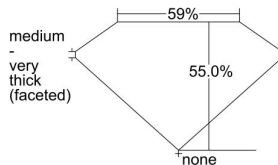

GIA®

FACSIMILE

GIA REPORT 6425985451

Verify this report at GIA.edu

GIA NATURAL DIAMOND DOSSIER®

April 11, 2022
GIA Report Number **6425985451**
Shape and Cutting Style ..... **Heart Brilliant**
Measurements ..... **4.88 x 5.77 x 3.17 mm**

GRADING RESULTS

Carat Weight ..... **0.53 carat**
Color Grade ..... **J**
Clarity Grade **VVS1**

ADDITIONAL GRADING INFORMATION

Polish ..... **Good**
Symmetry ..... **Very Good**
Fluorescence ..... **Faint**
Clarity Characteristics..... **Pinpoint, Feather**
Inscription(s): **GIA 6425985451**

PROPORTIONS

Profile not to actual proportions

GRADING SCALES

GIA COLOR SCALE		GIA CLARITY SCALE			
COLORLESS	D	VERY VERY SLIGHTLY INCLUDED	FLAWLESS		
	E		INTERNALLY FLAWLESS		
	F	VERY SLIGHTLY INCLUDED	VVS₁		
	G		VVS₂		
	H		VS₁		
	NEAR COLORLESS	I	SLIGHTLY INCLUDED	VS₂	
		J		SI₁	
		FAINT	K	INCLUDED	SI₂
			L		I₁
			M		I₂
N			I₃		
VERT LIGHT	O	INCLUDED			
	P				
	Q				
	R				
	S				
	T				
LIGHT	U				
	V				
	W				
	X				
Y					
Z