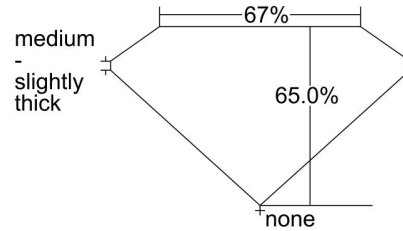

GIA NATURAL DIAMOND GRADING REPORT

August 20, 2021
 GIA Report Number 6392966732
 Shape and Cutting Style Emerald Cut
 Measurements 8.14 x 5.31 x 3.45 mm

GRADING RESULTS

Carat Weight 1.50 carat
 Color Grade G
 Clarity Grade VVS1

Profile not to actual proportions

CLARITY CHARACTERISTICS

KEY TO SYMBOLS*

- Pinpoint

GRADING SCALES

GIA COLOR SCALE		GIA CLARITY SCALE	
COLOURLESS	D	VERY VERY SLIGHTLY INCLUDED	FLAWLESS
	E		INTERNALLY FLAWLESS
	F		VVS ₁
NEAR COLOURLESS	G	VERY SLIGHTLY INCLUDED	VVS ₂
	H		VS ₁
	I		VS ₂
Faint	J	SLIGHTLY INCLUDED	SI ₁
	K		SI ₂
	L		I ₁
VERY LIGHT	M	INCLUDED	I ₂
	N		I ₃
	O		
LIGHT	P		
	Q		
	R		
	S		
	T		
	U		
	V		
W			
X			
Y			
Z			

* Red symbols denote internal characteristics (inclusions). Green or black symbols denote external characteristics (blemishes). Diagram is an approximate representation of the diamond, and symbols shown indicate type, position, and approximate size of clarity characteristics. All clarity characteristics may not be shown. Details of finish are not shown.